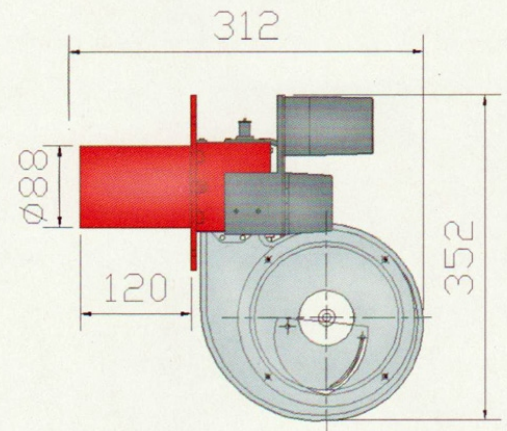

TC-10

Olympia Oil Burner TC Series

Specification

MODEL	OUTPUT LPH	OUTPUT KW	CONTROL	MOTOR WATT / PHASE
TC - 10	2 - 4	40	ON-OFF	40 / 1Ø
TC - 20	3 - 6	60	ON-OFF	80 / 1Ø
TC - 30	4 - 8	80	ON-OFF	100 / 1Ø

Dimension